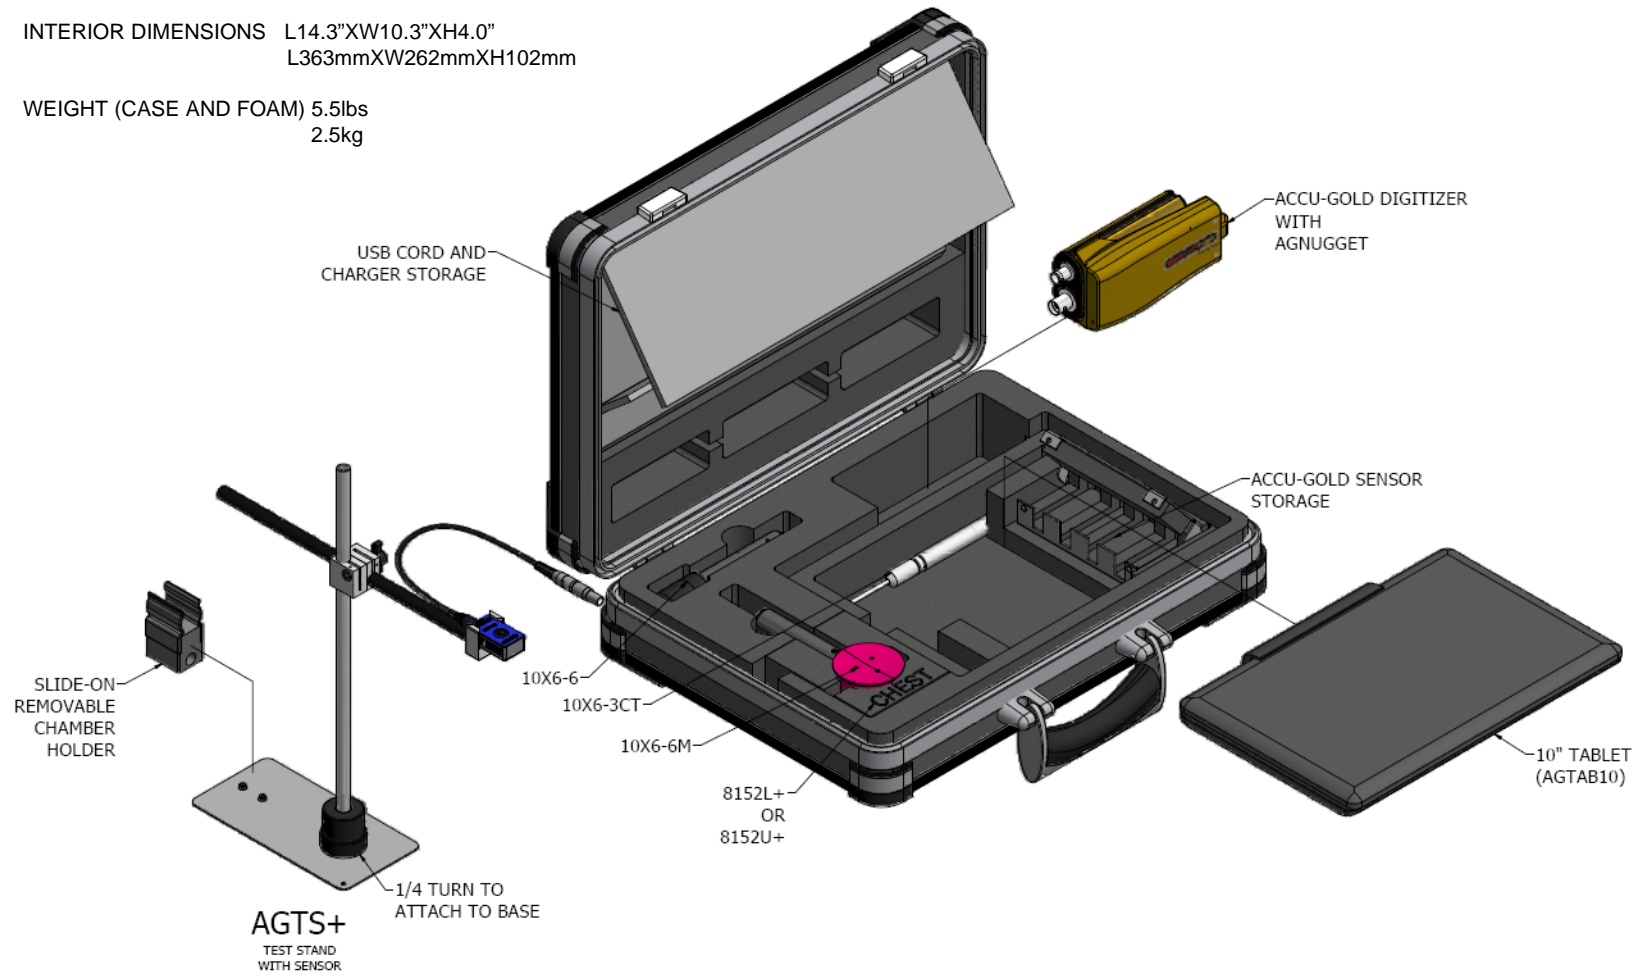

40V94S

EXTERIOR DIMENSIONS L15.2"XW12.2"XH4.9"
L386mmXW310mmXH123mm

INTERIOR DIMENSIONS L14.3"XW10.3"XH4.0"
L363mmXW262mmXH102mm

WEIGHT (CASE AND FOAM) 5.5lbs
2.5kg

40V94R

EXTERIOR DIMENSIONS L15.2"XW12.2"XH5.9"
L386mmXW310mmXH150mm

INTERIOR DIMENSIONS L14.3"XW10.3"XH5.0"
L363mmXW262mmXH127mm

WEIGHT (CASE AND FOAM) 6.5lbs
3.0kg

40V94TP

EXTERIOR DIMENSIONS L16.7"XW13.4"XH6.8"
L424mmXW340mmXH173mm

INTERIOR DIMENSIONS L15.0"XW10.5"XH6.2"
L381mmXW267mmXH157mm

WEIGHT (CASE AND FOAM) 7.0lbs
3.2kg

20V40P

EXTERIOR DIMENSIONS L16.7"XW13.4"XH6.8"
L424mmXW340mmXH173mm

INTERIOR DIMENSIONS L15.0"XW10.5"XH6.2"
L381mmXW267mmXH157mm

WEIGHT (CASE AND FOAM) 6.1lbs
2.7kg

Other

AGSC

20V10/20V20

WOODEN STORAGE CASE FOR 20X6 CHAMBERS (20V10)
OR 10X5/10X6 CHAMBERS (20V20)

20CT20

EXTERIOR DIMENSIONS L22.5" X W18.3" X H11.7"
L579mm X W465mm X H297mm

INTERIOR DIMENSIONS L20.5" X W15.3" X H10.1"
L521mm X W389mm X H257mm