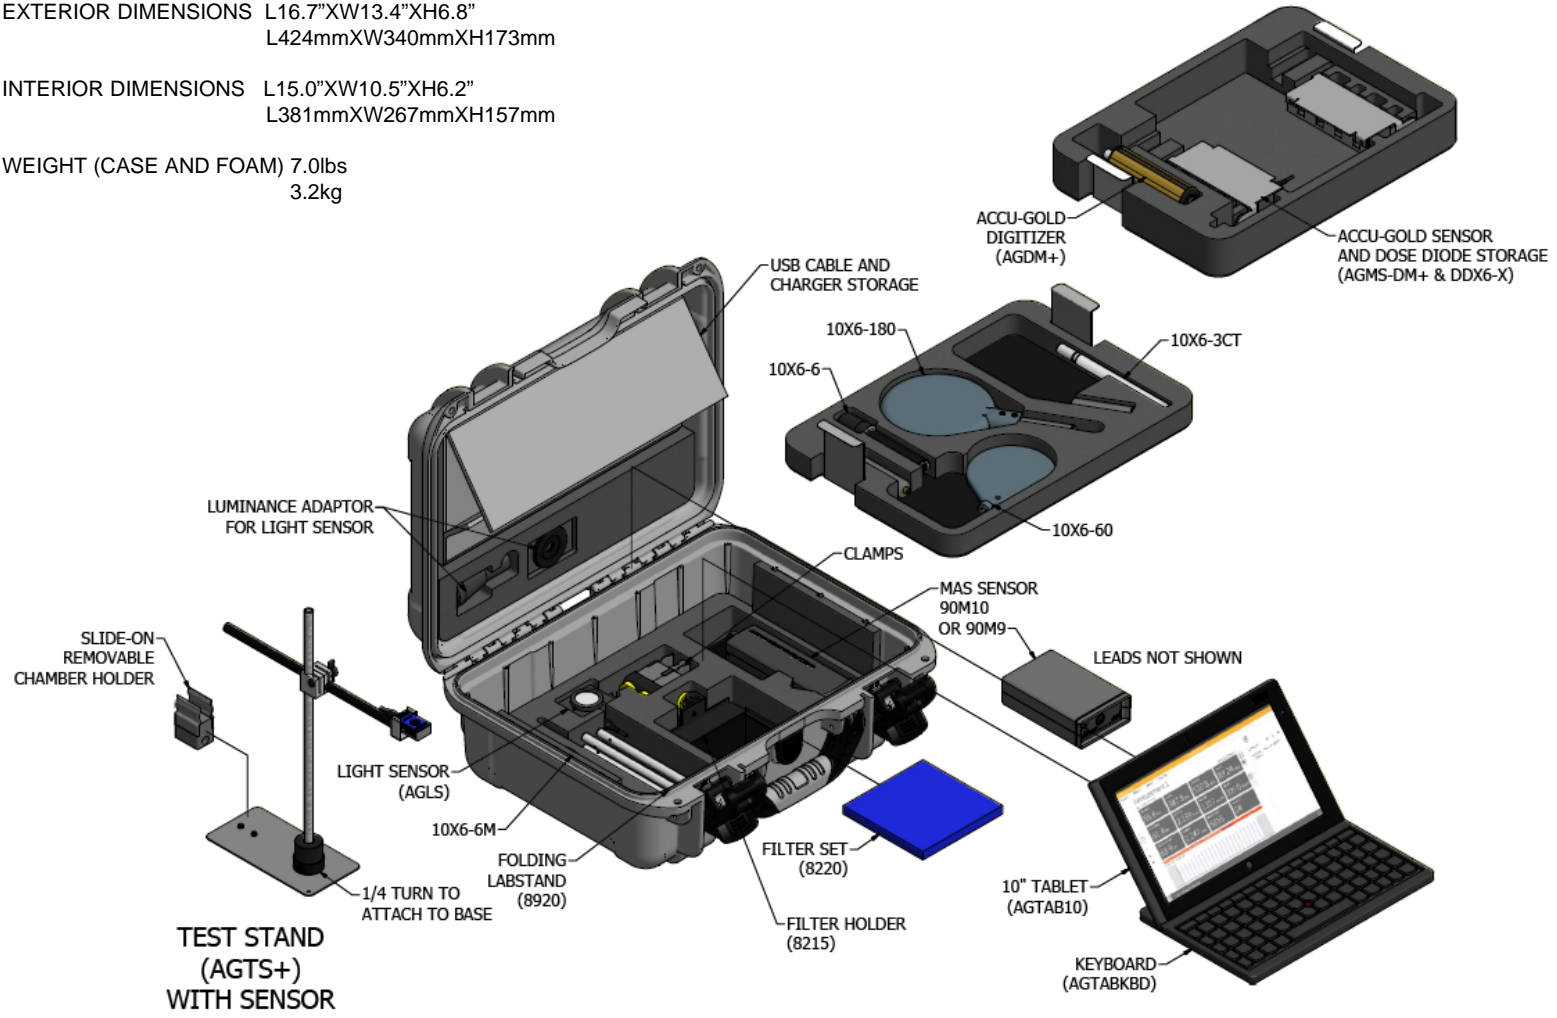

40V94S

EXTERIOR DIMENSIONS L15.2"XW12.2"XH4.9"
L386mmXW310mmXH123mm

INTERIOR DIMENSIONS L14.3"XW10.3"XH4.0"
L363mmXW262mmXH102mm

WEIGHT (CASE AND FOAM) 5.5lbs
2.5kg

40V94R

EXTERIOR DIMENSIONS L15.2"XW12.2"XH5.9"
L386mmXW310mmXH150mm

INTERIOR DIMENSIONS L14.3"XW10.3"XH5.0"
L363mmXW262mmXH127mm

WEIGHT (CASE AND FOAM) 6.5lbs
3.0kg

40V94TP

EXTERIOR DIMENSIONS L16.7"XW13.4"XH6.8"
L424mmXW340mmXH173mm

INTERIOR DIMENSIONS L15.0"XW10.5"XH6.2"
L381mmXW267mmXH157mm

WEIGHT (CASE AND FOAM) 7.0lbs
3.2kg

20V40P

EXTERIOR DIMENSIONS L16.7"XW13.4"XH6.8"
L424mmXW340mmXH173mm

INTERIOR DIMENSIONS L15.0"XW10.5"XH6.2"
L381mmXW267mmXH157mm

WEIGHT (CASE AND FOAM) 6.1lbs
2.7kg

Other

AGSC

20V10/20V20

WOODEN STORAGE CASE FOR 20X6 CHAMBERS (20V10)
OR 10X5/10X6 CHAMBERS (20V20)

20CT20

EXTERIOR DIMENSIONS L22.5" X W18.3" X H11.7"
L579mm X W465mm X H297mm

INTERIOR DIMENSIONS L20.5" X W15.3" X H10.1"
L521mm X W389mm X H257mm