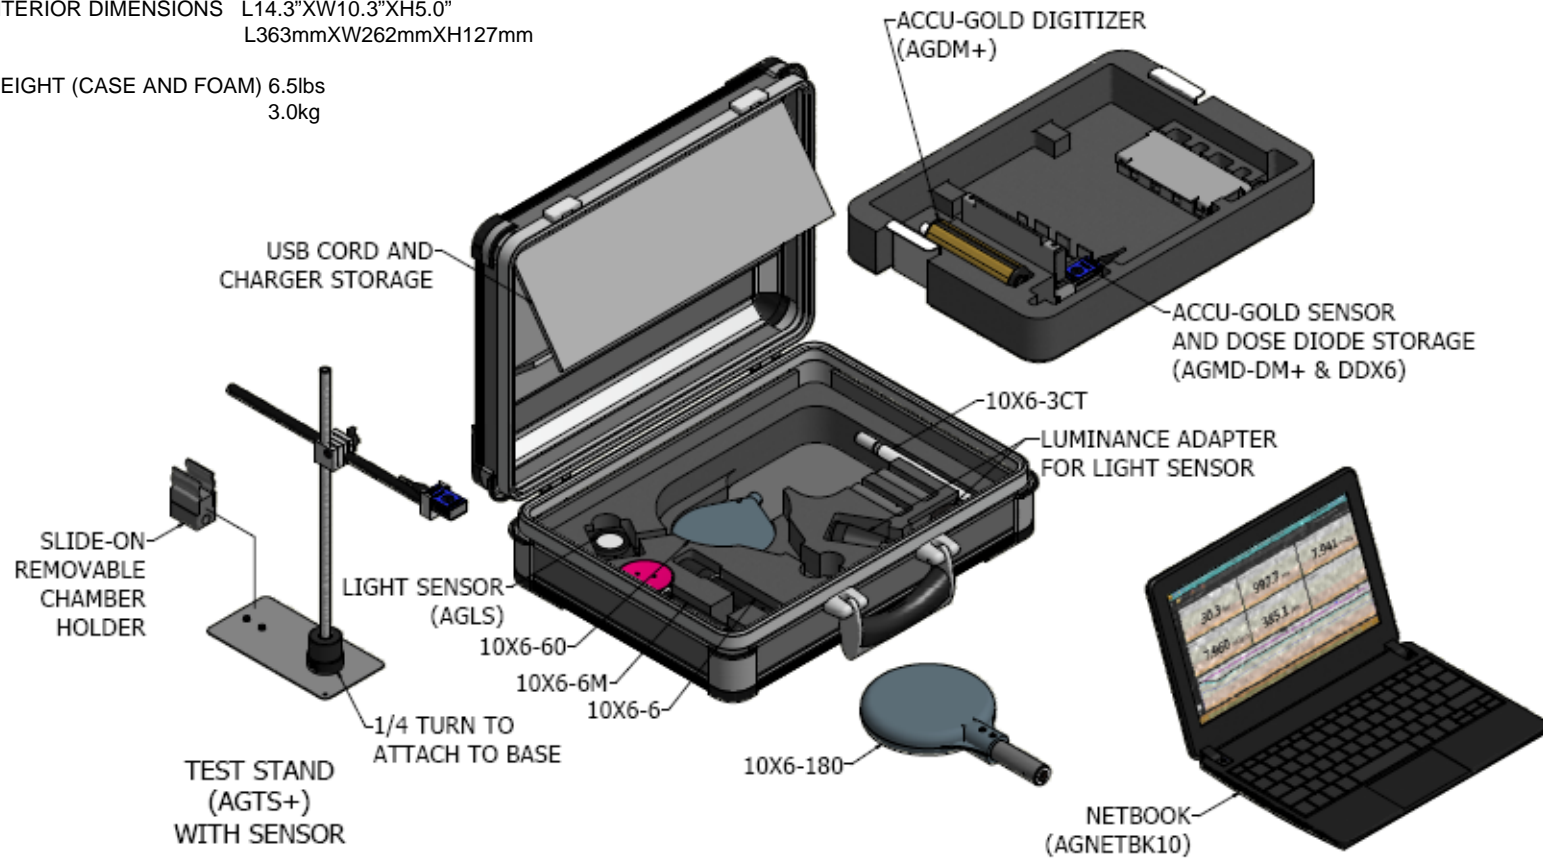

40V94S

EXTERIOR DIMENSIONS L15.2"XW12.2"XH4.9"
L386mmXW310mmXH123mm

INTERIOR DIMENSIONS L14.3"XW10.3"XH4.0"
L363mmXW262mmXH102mm

WEIGHT (CASE AND FOAM) 5.5lbs
2.5kg

40V94R

EXTERIOR DIMENSIONS L15.2"XW12.2"XH5.9"
L386mmXW310mmXH150mm

INTERIOR DIMENSIONS L14.3"XW10.3"XH5.0"
L363mmXW262mmXH127mm

WEIGHT (CASE AND FOAM) 6.5lbs
3.0kg

40V94TP

EXTERIOR DIMENSIONS L16.7"XW13.4"XH6.8"
L424mmXW340mmXH173mm

INTERIOR DIMENSIONS L15.0"XW10.5"XH6.2"
L381mmXW267mmXH157mm

WEIGHT (CASE AND FOAM) 7.0lbs
3.2kg

20V40P

EXTERIOR DIMENSIONS L16.7"XW13.4"XH6.8"
L424mmXW340mmXH173mm

INTERIOR DIMENSIONS L15.0"XW10.5"XH6.2"
L381mmXW267mmXH157mm

WEIGHT (CASE AND FOAM) 6.1lbs
2.7kg

Other