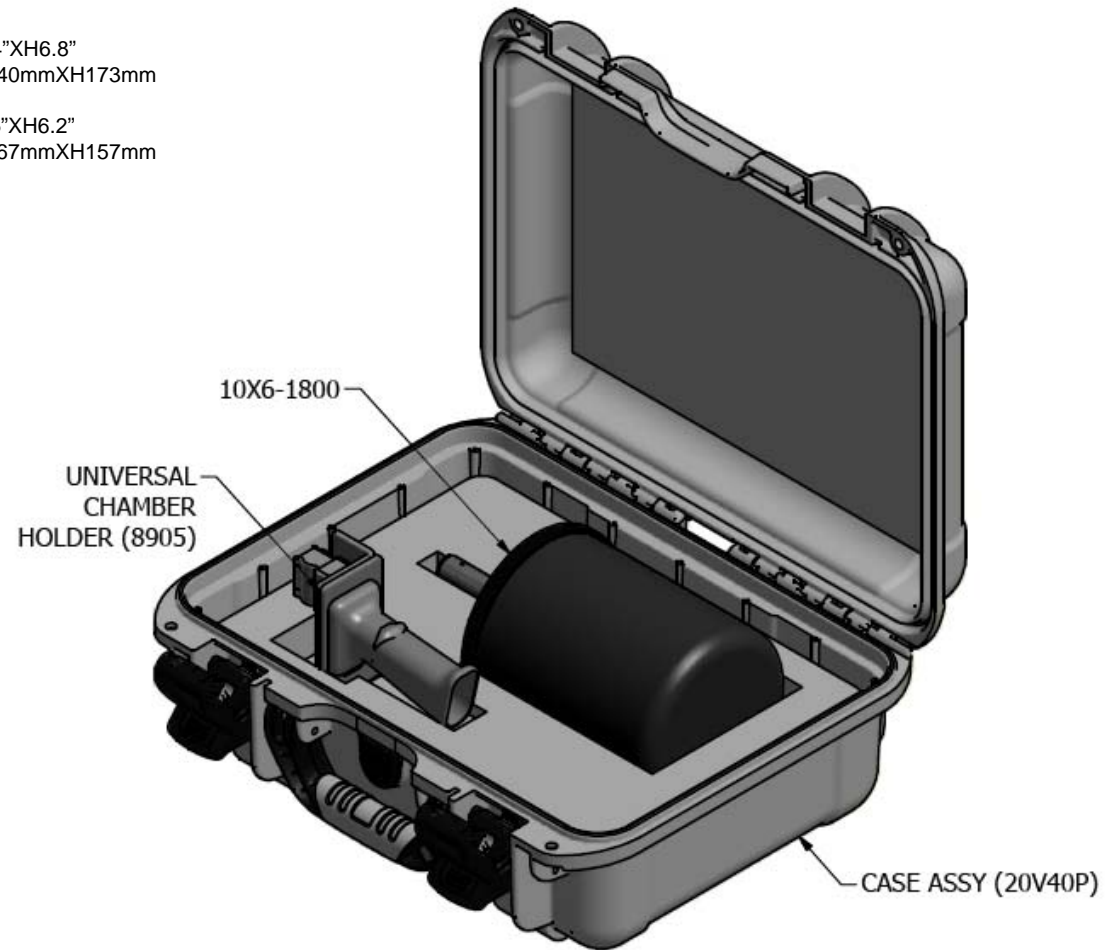

40V94S

EXTERIOR DIMENSIONS L15.2"XW12.2"XH4.9"
L386mmXW310mmXH123mm

INTERIOR DIMENSIONS L14.3"XW10.3"XH4.0"
L363mmXW262mmXH102mm

WEIGHT (CASE AND FOAM) 5.5lbs
2.5kg

40V94R

EXTERIOR DIMENSIONS L15.2"XW12.2"XH5.9"
L386mmXW310mmXH150mm

INTERIOR DIMENSIONS L14.3"XW10.3"XH5.0"
L363mmXW262mmXH127mm

WEIGHT (CASE AND FOAM) 6.5lbs
3.0kg

40V94TP

EXTERIOR DIMENSIONS L16.7"XW13.4"XH6.8"
L424mmXW340mmXH173mm

INTERIOR DIMENSIONS L15.0"XW10.5"XH6.2"
L381mmXW267mmXH157mm

WEIGHT (CASE AND FOAM) 7.0lbs
3.2kg

20V40P

EXTERIOR DIMENSIONS L16.7"XW13.4"XH6.8"
L424mmXW340mmXH173mm

INTERIOR DIMENSIONS L15.0"XW10.5"XH6.2"
L381mmXW267mmXH157mm

WEIGHT (CASE AND FOAM) 6.1lbs
2.7kg

Other

AGSC

20V10/20V20

WOODEN STORAGE CASE FOR 20X6 CHAMBERS (20V10)
OR 10X5/10X6 CHAMBERS (20V20)

20CT20

EXTERIOR DIMENSIONS L22.5" X W18.3" X H11.7"
L579mm X W465mm X H297mm

INTERIOR DIMENSIONS L20.5" X W15.3" X H10.1"
L521mm X W389mm X H257mm