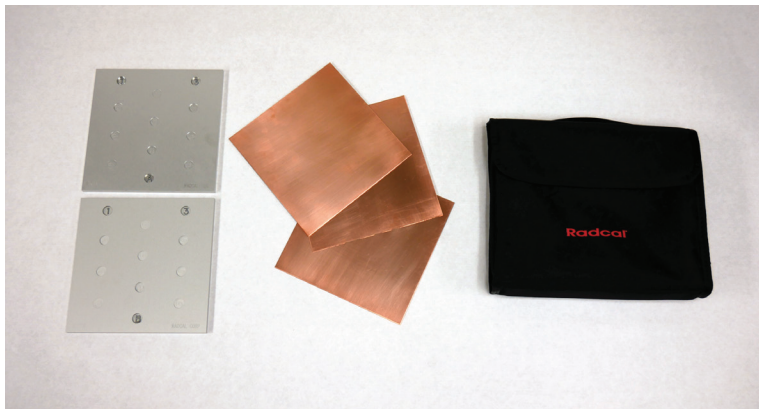

Complete Kit - 8161AFFT

Includes:

- 1 ea Contrast Test Plates A and B
- 3 1mm Cu Attenuators
- 1 Attenuator Holder
- 1 Flat Top Plate
- 1 Circular Port Top Plate
- 6 Bungee Fasteners
(2) 18" L, (2) 24" L, (2) 30" L
- 1 Soft Carry/Storage Case
- 1 User Manual

Basic Kit - 8161AFFT-P

Includes:

- 1 ea Contrast Test Plates A and B
- 3 1mm Cu Attenuators
- 1 Soft Carry/Storage Case
- 1 User Manual

Accessory Kit - 8161AFFT-A

Includes:

- 1 Attenuator Holder
- 1 Flat Top Plate
- 1 Circular Port Top Plate
- 6 Bungee Fasteners
(2) 18" L, (2) 24" L, (2) 30" L