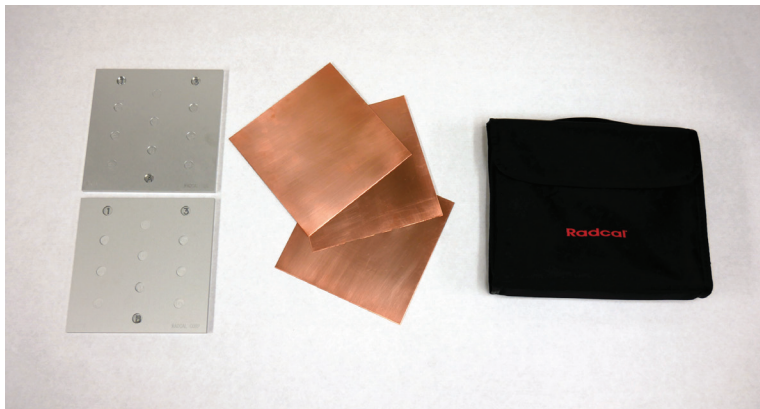

Complete Kit - 8161AFFT

Includes:

- 1 ea Contrast Test Plates A and B
- 3 1mm Cu Attenuators
- 1 Attenuator Holder
- 1 Flat Top Plate
- 1 Circular Port Top Plate
- 6 Bungee Fasteners
(2) 18" L, (2) 24" L, (2) 30" L
- 1 Soft Carry/Storage Case
- 1 User Manual

Basic Kit - 8161AFFT-P

Includes:

- 1 ea Contrast Test Plates A and B
- 3 1mm Cu Attenuators
- 1 Soft Carry/Storage Case
- 1 User Manual

Accessory Kit - 8161AFFT-A

Includes:

- 1 Attenuator Holder
- 1 Flat Top Plate
- 1 Circular Port Top Plate
- 6 Bungee Fasteners
(2) 18" L, (2) 24" L, (2) 30" L